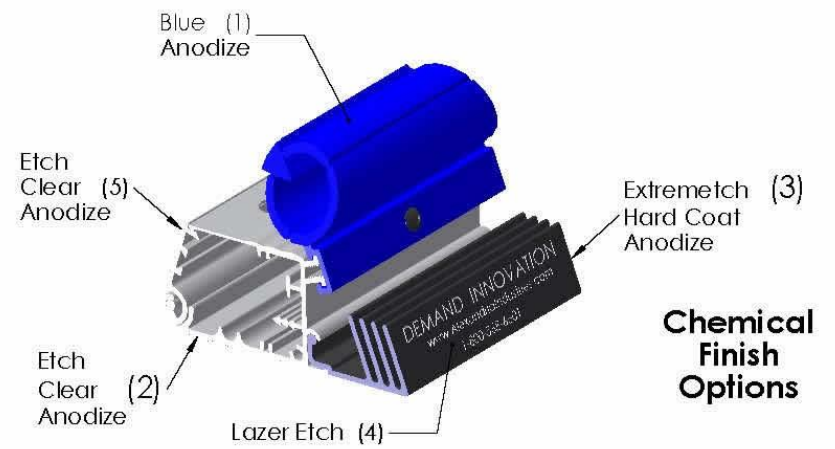

"Alex-Cube" Design Options for Extrusions

A
B
C
D
E
F
G
H

 Alexandria INDUSTRIES Demand Innovation	
401 County 22 NW, Alexandria, MN 56308	
TITLE-	ALEX-CUBE
IDENT. NO.	AEC60283
SIZE- A	SCALE- 1:1
SHEET 1 OF 2	