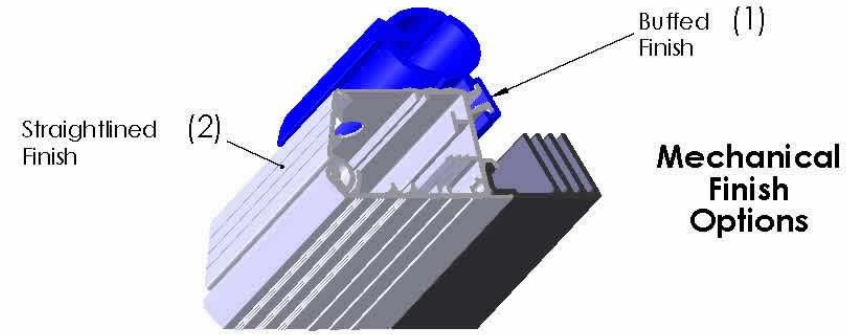

"Alex-Cube" Design Options for Extrusions

A
B
C
D
E
F
G
H

 Alexandria INDUSTRIES Demand Innovation	
401 County 22 NW, Alexandria, MN 56308	
TITLE-	ALEX-CUBE
IDENT. NO.	AEC60283
SIZE- A	SCALE- 1:1
SHEET 1 OF 2	