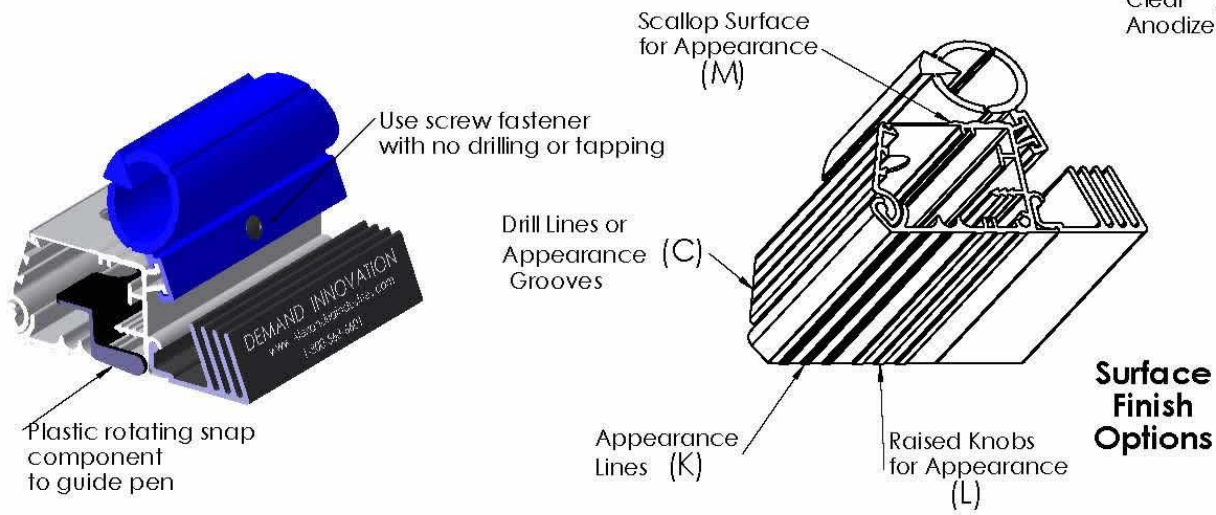

"Alex-Cube" Design Options for Extrusions

A
B
C
D
E
F
G
H

 Alexandria INDUSTRIES Demand Innovation	
401 County 22 NW, Alexandria, MN 56308	
TITLE-	ALEX-CUBE
IDENT. NO.	AEC60283
SIZE- A	SCALE- 1:1
SHEET 1 OF 2	